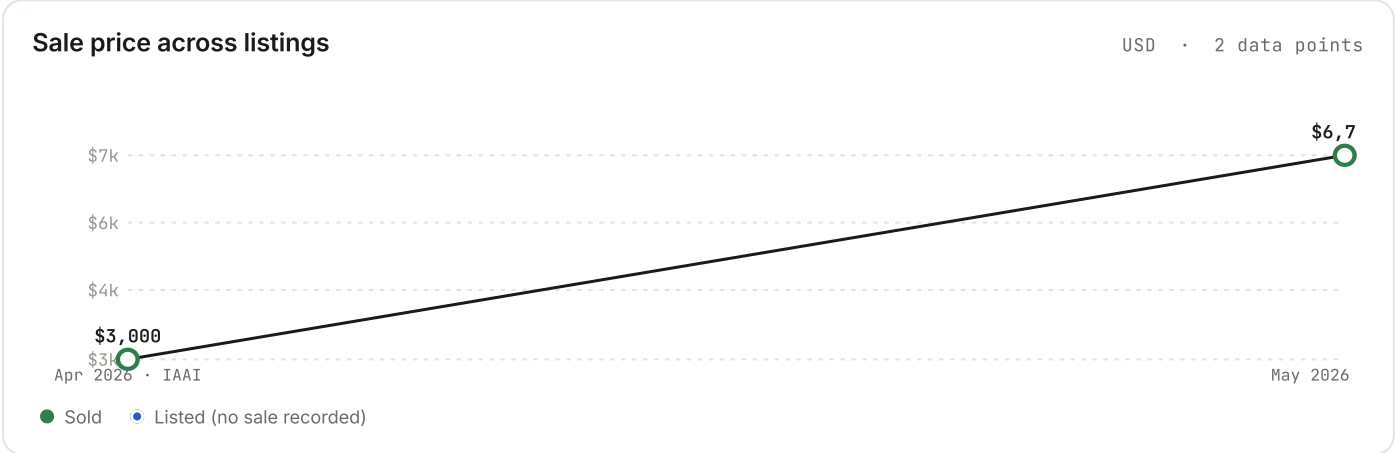

VIN REPORT

WP0AA2A75CL072582 ↗

2012 Porsche Panamera 4

• 3 listings
1 damage event
• Last sold \$6,750
Archived

Source · IAAI
Lot #45064686

FIRST SEEN	LAST SEEN	DAYS TRACKED
Apr 2026	Apr 2026	25

ODOMETER	BODY	TRANSMISSION	DRIVETRAIN	PRIMARY DAMAGE	CONDITION
100,671 mi	Hatchback	Automatic	AWD	Unknown	Listed (auction)

All listings · 3

newest first

DATE	SOURCE	LOT ID	DAMAGE	STATUS	PRICE	LINK
May 21, 2026	IAAI	#45064686	Unknown	On sale	—	Open →
May 1, 2026	IAAI	#44928330	—	Sold	\$6,750	archive
Apr 22, 2026	IAAI	#44575979	—	Sold	\$3,000	archive

Specs

VIN · WP0AA2A75CL072582

Year	2012	Make	—
Model	—	Body	Hatchback
Engine	3.6l v-6 di, dohc, vvt, 300hp	Transmission	Automatic
Drivetrain	AWD	Fuel	Gasoline
Cylinders	6	Odometer	100,671 mi
Color	● Brown	Title	2012 Porsche Panamera 4
Location	At The Branch	Primary damage	Unknown
Secondary	—	VIN status	Archived

Vehicle history

3 events · first seen Apr 2026

LISTINGS
3

FIRST SEEN
Apr 2026

LAST SOLD PRICE
\$6,750

May 21, 2026	● On sale	—
	IAAI · At The Branch	
May 1, 2026	● Sold	\$6,750
	IAAI	
Apr 22, 2026	● First seen · Sold	\$3,000
	IAAI	